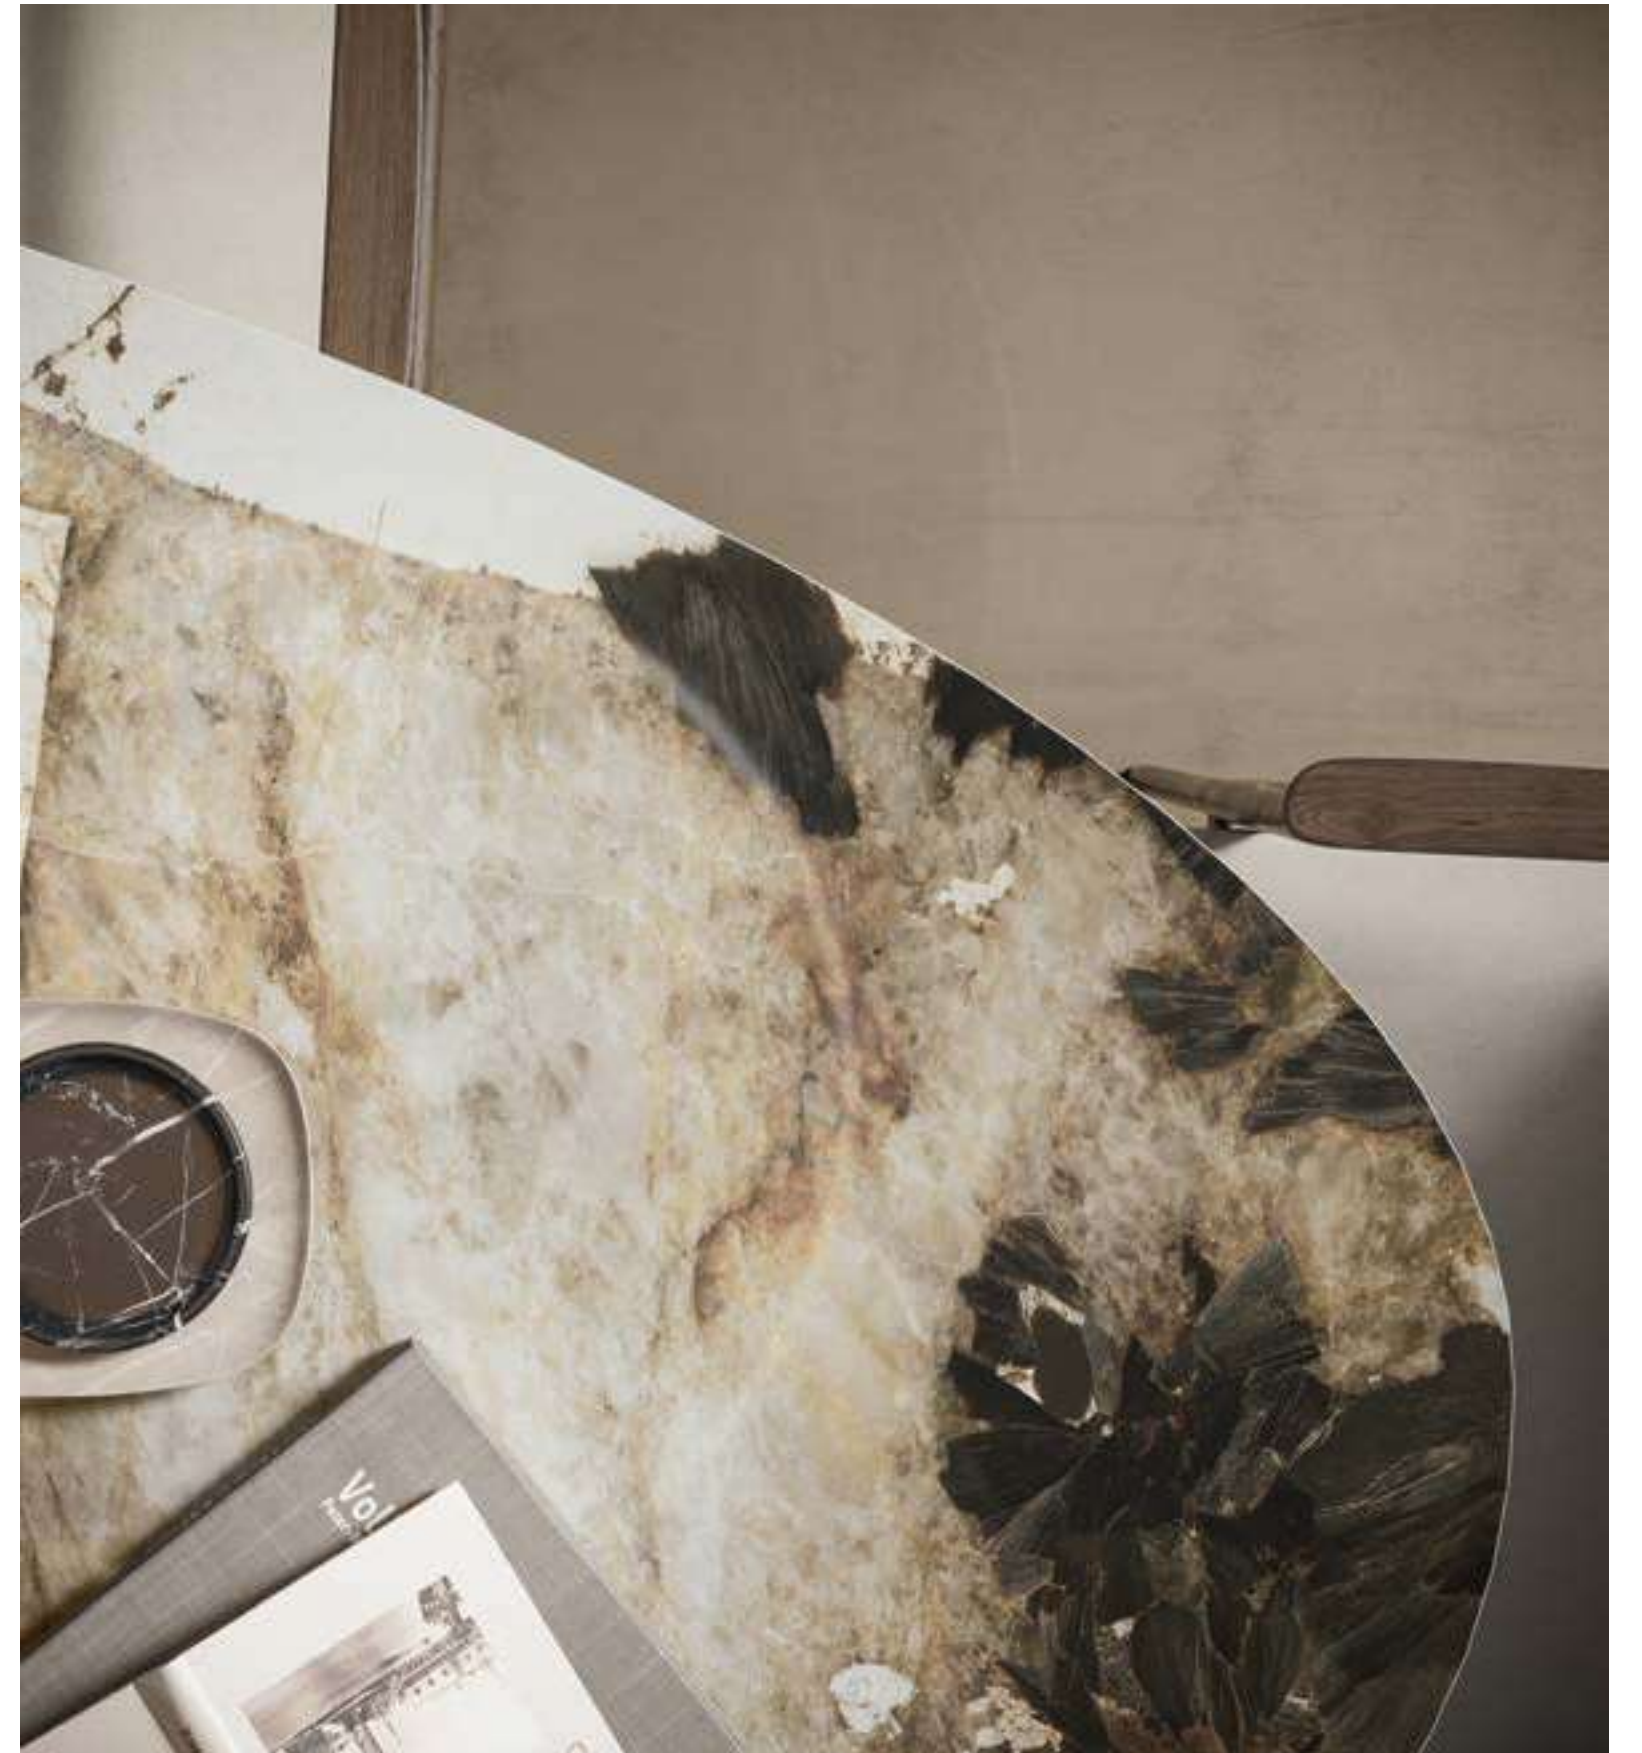

desert soul

wall, furniture
desert soul polished 162 x 324 cm
desert soul bookmatch polished 162 x 324 cm
floor
boost pro taupe hammered 160 x 320 cm

exotic wave

wall, furniture
exotic wave polished 162 x 324 cm
exotic green polished 162 x 324 cm
floor
black atlantis polished Atlas Concorde